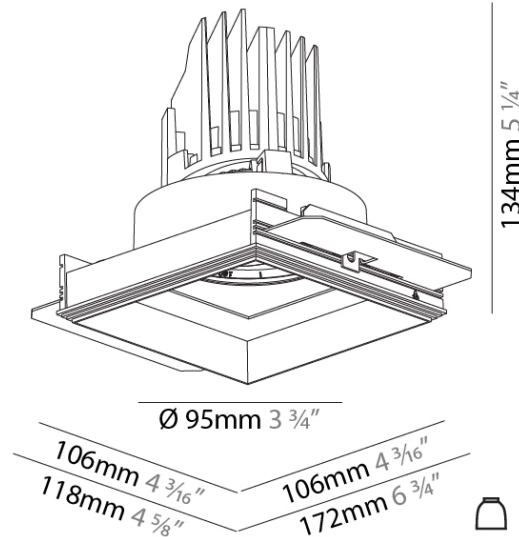

ELECTRICAL

Lamp Type: LED (Zhaga Standard)
Input Wattage (W): 15.5
Total Output Wattage (W): 14.5
Dimming: Tri-Mode (Non-Dimming and Phase Dimming (120Vac only) and 0-10V Dimming)
Driver Included: No
Driver Location: Recessed Housing
Driver Type: Constant Current - Universal
Driver Class: Class 2
Housing: See components
Input Voltage (V): 120 - 277
Constant Current (MA): 500

LED

Number of LEDs: 1
[Color Temperature (°K): 2700 / 3000 / 3500 / 4000](#)
Max. Delivered Lumen (lm): 940 / 980 / 1029 / 1050
Nominal Lumen (lm): 1386 / 1438 / 1511 / 1542
CRI: >90 CRI
Efficiency (%): 87.9 / 88.4 / 87.9
Lamp Life (hrs): 50000
Upon Request: RGB-W Tunable White Special Color Temperature Special LED

OPTICAL

[Reflector°: 20 / 40 / 60](#)
Adjustability: Rotational 355°; Tilt 30°
Upon Request: Special Beam Angles

RATINGS AND CERTIFICATIONS

Available for international specifications by adding "INT" at the end of the existing Model #. For assistance on 'custom' specifications, contact zteam@zaneen.com.
Certified by: Certified for North American Standards
In a constant effort to supply the best product, we reserve the right to change specifications or materials without notice. The most recent specification sheets are found at zaneen.com
IP rating: IP20